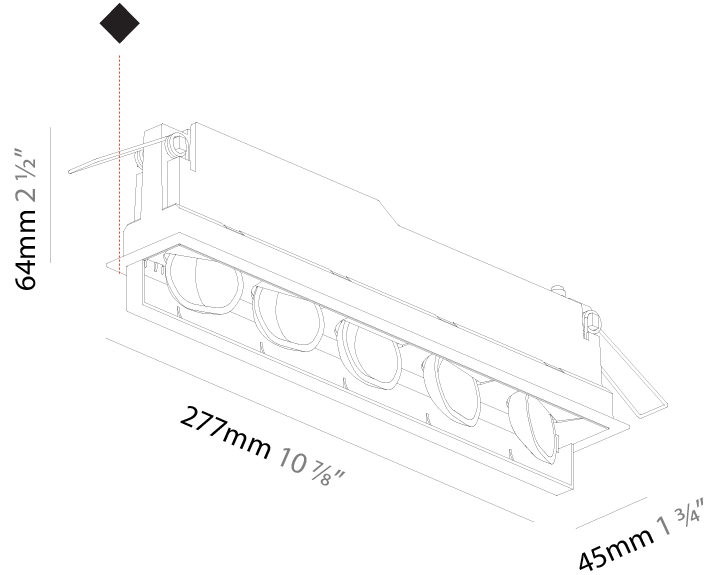

GENERAL

Series: Magiq Wallwash
Brand: Prolicht
Division: Architectural
Mounting Type: Recessed
Mounting Location: Ceiling
Subcategory: Wallwash

PHYSICAL

Shape: Rectangle
Length (mm): 277
Length (in): 10 ⁷/₈
Width (mm): 45
Width (in): 1 ³/₄
Height (mm): 64
Height (in): 2 ¹/₂
Min. Recessing Depth (mm): 100
Min. Recessing Depth (in): 3 ¹⁵/₁₆
Light Distribution: Asymmetric
Fixture Finish: SSR / BKV / CWI / CRY / HAB / UFT / ITA / RUA / FTG / MYG / LOD / PUS / FRO / FUP / KIA / POP / BLS / SPG / MEY / GOH / GUM / CHC / COM / ABZ / JAG / OBR / MOS / ROR
Holder Finish: WHI / BLK
Fixture Material: Aluminum Die Cast
Cut-out Measurements: 270mm / 10 5/8" x 38mm / 1 1/2"

ELECTRICAL

Lamp Type: LED (Zhaga Standard)
Input Wattage (W): 31.4
Total Output Wattage (W): 25.9
Dimming: Tri-Mode (Non-Dimming and Phase Dimming (120Vac only) and 0-10V Dimming)
Driver Included: No
Driver Location: Remote
Driver Type: Constant Current - Universal
Driver Class: Class 1
Input Voltage (V): 120 - 277
Constant Current (MA): 500

LED

Number of LEDs: 5
Color Temperature (°K): 2700 / 3000 / 3500 / 4000
Max. Delivered Lumen (lm): 2145 / 2339 / 2145 / 2443
Nominal Lumen (lm): 2375 / 2590 / 2375 / 2705
CRI: >90 CRI
Efficiency (%): 82.3
Lamp Life (hrs): 50000

OPTICAL

RATINGS AND CERTIFICATIONS

Certified By: CSA Certified to UL and CSA Standards
IP rating: IP20